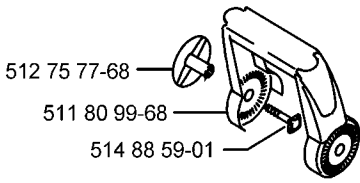

IPL, Gardenvac 2200 Turbo, 9648639-01, 2006-03

Gardenvac 2200 Turbo

Factory:

Product Group:

Sub Group:

Publication Date:

Publication Number:

FLM - Newton Aycliffe

OM 78

Electric Blower: 7887

17/03/06

AP0603005

Part Number	Description	Qty	Note
510 68 48-00	DEBRIS BAG	1	
510 68 49-68	VALVE MECHANISM	1	
510 72 84-68	CUTTING HEAD	1	
511 78 99-62	MOTOR AMETEK 9361750	1	
511 80 99-68	FRONT HANDLE	1	
511 83 77-60	IMPELLER 113mm DIA	1	
511 84 00-00	ROLLER ASSEMBLY (VAC WHEEL	1	
512 72 51-19	EXTNSN CABLE MLD PLUG(CRIMP)	1	
512 75 77-68	WING KNOB	2	
512 77 32-68	CORD ANCHOR BELL MOUTH GREY	1	
512 80 37-68	SWITCH ACTUATOR	1	
513 05 87-68	BAG FRAME / FLAP ASSEMBLY	1	
513 11 73-01	LAB:WARNING GEN2 SHRED YELLO	1	
513 11 81-00	COLLAR:ABS	1	
513 85 92-00	RUBBER SUSPRING	1	
513 85 93-00	BLADE-CLIP-ON	5	
513 86 04-03	INTERNAL LEAD ASSY 1500W G/V	1	
513 86 09-00	SWITCH:8A 250V GREY TRIGGER	1	
513 93 66-00	STRAP-LOW COST	1	
514 88 59-01	SQUARE HEAD BOLT	2	
514 91 64-00	WASHER 8mm	1	
514 98 41-04	CLAMSHELLS PACKED	1	
514 98 66-00	CAPACITOR 0.22uF	1	