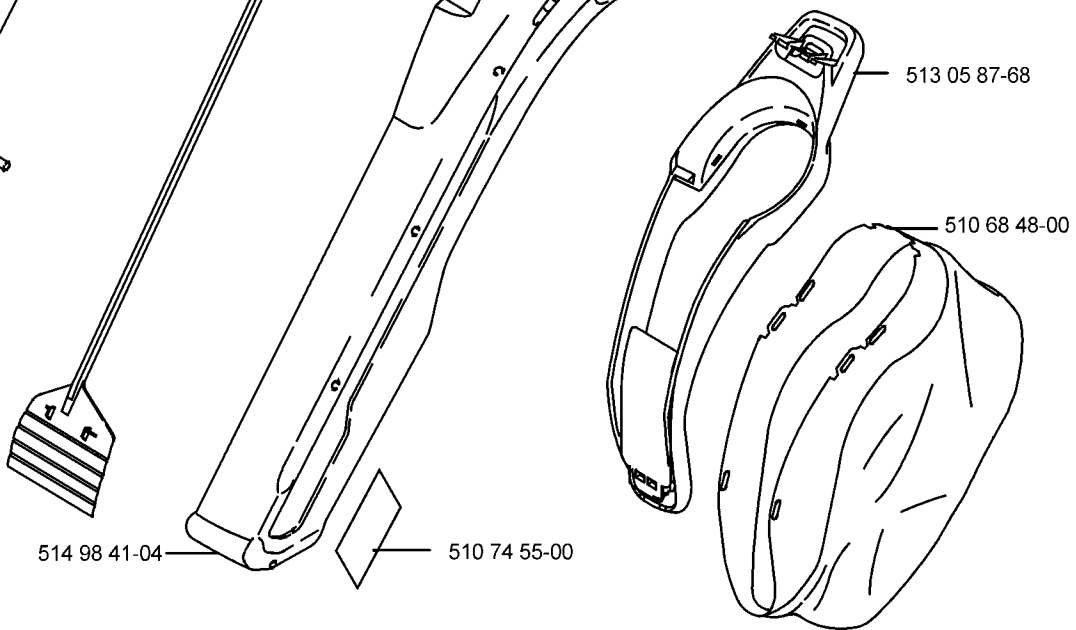

IPL, Gardenvac 2200 Turbo, 9648639-01, 2006-03

Gardenvac 2200 Turbo

Factory:

Product Group:

Sub Group:

Publication Date:

Publication Number:

FLM - Newton Aycliffe

OM 78

Electric Blower: 7887

17/03/06

AP0603005

Part Number	Description	Qty	Note
510 68 48-00	DEBRIS BAG	1	
510 68 49-68	VALVE MECHANISM	1	
510 72 84-68	CUTTING HEAD	1	
511 78 99-62	MOTOR AMETEK 9361750	1	
511 80 99-68	FRONT HANDLE	1	
511 83 77-60	IMPELLER 113mm DIA	1	
511 84 00-00	ROLLER ASSEMBLY (VAC WHEEL	1	
512 72 51-19	EXTNSN CABLE MLD PLUG(CRIMP)	1	
512 75 77-68	WING KNOB	2	
512 77 32-68	CORD ANCHOR BELL MOUTH GREY	1	
512 80 37-68	SWITCH ACTUATOR	1	
513 05 87-68	BAG FRAME / FLAP ASSEMBLY	1	
513 11 73-01	LAB:WARNING GEN2 SHRED YELLO	1	
513 11 81-00	COLLAR:ABS	1	
513 85 92-00	RUBBER SUSPRING	1	
513 85 93-00	BLADE-CLIP-ON	5	
513 86 04-03	INTERNAL LEAD ASSY 1500W G/V	1	
513 86 09-00	SWITCH:8A 250V GREY TRIGGER	1	
513 93 66-00	STRAP-LOW COST	1	
514 88 59-01	SQUARE HEAD BOLT	2	
514 91 64-00	WASHER 8mm	1	
514 98 41-04	CLAMSHELLS PACKED	1	
514 98 66-00	CAPACITOR 0.22uF	1	