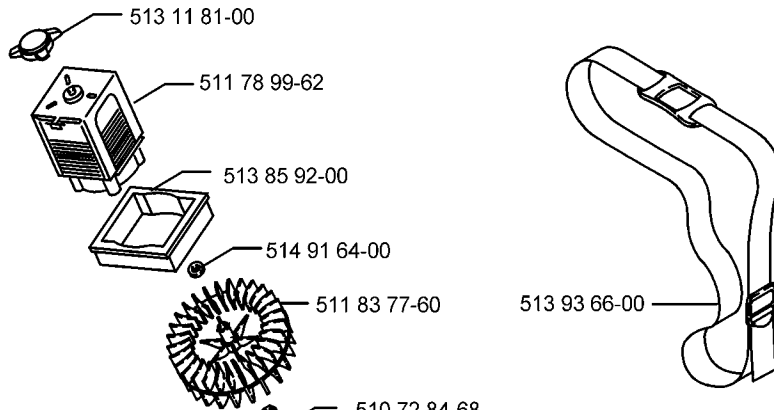

IPL, Gardenvac 2200 Turbo, 9648639-01, 2006-03

Gardenvac 2200 Turbo

Factory:

Product Group:

Sub Group:

Publication Date:

Publication Number:

FLM - Newton Aycliffe

OM 78

Electric Blower: 7887

17/03/06

AP0603005

Part Number	Description	Qty	Note
510 68 48-00	DEBRIS BAG	1	
510 68 49-68	VALVE MECHANISM	1	
510 72 84-68	CUTTING HEAD	1	
511 78 99-62	MOTOR AMETEK 9361750	1	
511 80 99-68	FRONT HANDLE	1	
511 83 77-60	IMPELLER 113mm DIA	1	
511 84 00-00	ROLLER ASSEMBLY (VAC WHEEL	1	
512 72 51-19	EXTNSN CABLE MLD PLUG(CRIMP)	1	
512 75 77-68	WING KNOB	2	
512 77 32-68	CORD ANCHOR BELL MOUTH GREY	1	
512 80 37-68	SWITCH ACTUATOR	1	
513 05 87-68	BAG FRAME / FLAP ASSEMBLY	1	
513 11 73-01	LAB:WARNING GEN2 SHRED YELLO	1	
513 11 81-00	COLLAR:ABS	1	
513 85 92-00	RUBBER SUSPRING	1	
513 85 93-00	BLADE-CLIP-ON	5	
513 86 04-03	INTERNAL LEAD ASSY 1500W G/V	1	
513 86 09-00	SWITCH:8A 250V GREY TRIGGER	1	
513 93 66-00	STRAP-LOW COST	1	
514 88 59-01	SQUARE HEAD BOLT	2	
514 91 64-00	WASHER 8mm	1	
514 98 41-04	CLAMSHELLS PACKED	1	
514 98 66-00	CAPACITOR 0.22uF	1	