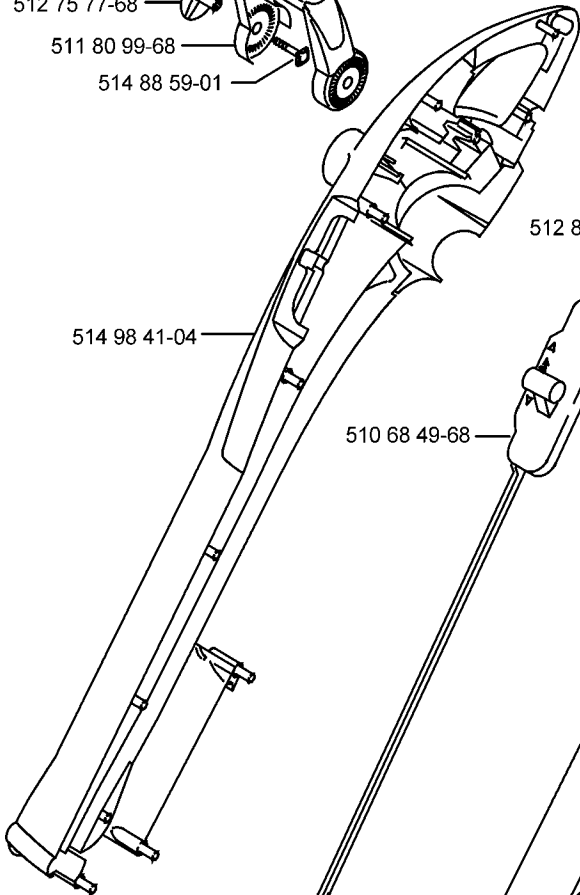

IPL, Gardenvac 2200 Turbo, 9648639-01, 2006-03

Gardenvac 2200 Turbo

Factory:

Product Group:

Sub Group:

Publication Date:

Publication Number:

FLM - Newton Aycliffe

OM 78

Electric Blower: 7887

17/03/06

AP0603005

Part Number	Description	Qty	Note
510 68 48-00	DEBRIS BAG	1	
510 68 49-68	VALVE MECHANISM	1	
510 72 84-68	CUTTING HEAD	1	
511 78 99-62	MOTOR AMETEK 9361750	1	
511 80 99-68	FRONT HANDLE	1	
511 83 77-60	IMPELLER 113mm DIA	1	
511 84 00-00	ROLLER ASSEMBLY (VAC WHEEL	1	
512 72 51-19	EXTNSN CABLE MLD PLUG(CRIMP)	1	
512 75 77-68	WING KNOB	2	
512 77 32-68	CORD ANCHOR BELL MOUTH GREY	1	
512 80 37-68	SWITCH ACTUATOR	1	
513 05 87-68	BAG FRAME / FLAP ASSEMBLY	1	
513 11 73-01	LAB:WARNING GEN2 SHRED YELLO	1	
513 11 81-00	COLLAR:ABS	1	
513 85 92-00	RUBBER SUSPRING	1	
513 85 93-00	BLADE-CLIP-ON	5	
513 86 04-03	INTERNAL LEAD ASSY 1500W G/V	1	
513 86 09-00	SWITCH:8A 250V GREY TRIGGER	1	
513 93 66-00	STRAP-LOW COST	1	
514 88 59-01	SQUARE HEAD BOLT	2	
514 91 64-00	WASHER 8mm	1	
514 98 41-04	CLAMSHELLS PACKED	1	
514 98 66-00	CAPACITOR 0.22uF	1	