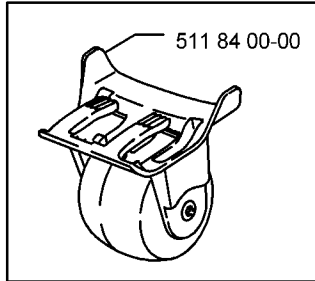

IPL, Gardenvac 2200 Turbo, 9648639-01, 2006-03

Gardenvac 2200 Turbo

Factory:

Product Group:

Sub Group:

Publication Date:

Publication Number:

FLM - Newton Aycliffe

OM 78

Electric Blower: 7887

17/03/06

AP0603005

Part Number	Description	Qty	Note
510 68 48-00	DEBRIS BAG	1	
510 68 49-68	VALVE MECHANISM	1	
510 72 84-68	CUTTING HEAD	1	
511 78 99-62	MOTOR AMETEK 9361750	1	
511 80 99-68	FRONT HANDLE	1	
511 83 77-60	IMPELLER 113mm DIA	1	
511 84 00-00	ROLLER ASSEMBLY (VAC WHEEL	1	
512 72 51-19	EXTNSN CABLE MLD PLUG(CRIMP)	1	
512 75 77-68	WING KNOB	2	
512 77 32-68	CORD ANCHOR BELL MOUTH GREY	1	
512 80 37-68	SWITCH ACTUATOR	1	
513 05 87-68	BAG FRAME / FLAP ASSEMBLY	1	
513 11 73-01	LAB:WARNING GEN2 SHRED YELLO	1	
513 11 81-00	COLLAR:ABS	1	
513 85 92-00	RUBBER SUSPRING	1	
513 85 93-00	BLADE-CLIP-ON	5	
513 86 04-03	INTERNAL LEAD ASSY 1500W G/V	1	
513 86 09-00	SWITCH:8A 250V GREY TRIGGER	1	
513 93 66-00	STRAP-LOW COST	1	
514 88 59-01	SQUARE HEAD BOLT	2	
514 91 64-00	WASHER 8mm	1	
514 98 41-04	CLAMSHELLS PACKED	1	
514 98 66-00	CAPACITOR 0.22uF	1	