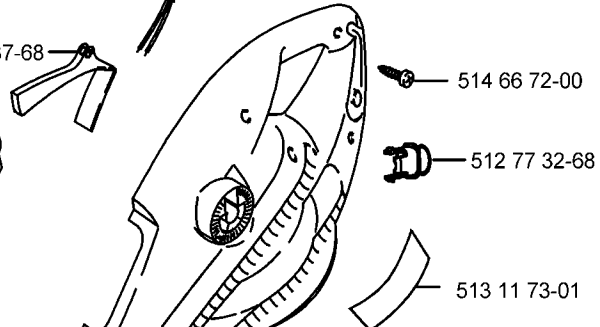

IPL, Gardenvac 2200 Turbo, 9648639-01, 2006-03

Gardenvac 2200 Turbo

Factory:

Product Group:

Sub Group:

Publication Date:

Publication Number:

FLM - Newton Aycliffe

OM 78

Electric Blower: 7887

17/03/06

AP0603005

Part Number	Description	Qty	Note
510 68 48-00	DEBRIS BAG	1	
510 68 49-68	VALVE MECHANISM	1	
510 72 84-68	CUTTING HEAD	1	
511 78 99-62	MOTOR AMETEK 9361750	1	
511 80 99-68	FRONT HANDLE	1	
511 83 77-60	IMPELLER 113mm DIA	1	
511 84 00-00	ROLLER ASSEMBLY (VAC WHEEL	1	
512 72 51-19	EXTNSN CABLE MLD PLUG(CRIMP)	1	
512 75 77-68	WING KNOB	2	
512 77 32-68	CORD ANCHOR BELL MOUTH GREY	1	
512 80 37-68	SWITCH ACTUATOR	1	
513 05 87-68	BAG FRAME / FLAP ASSEMBLY	1	
513 11 73-01	LAB:WARNING GEN2 SHRED YELLO	1	
513 11 81-00	COLLAR:ABS	1	
513 85 92-00	RUBBER SUSPRING	1	
513 85 93-00	BLADE-CLIP-ON	5	
513 86 04-03	INTERNAL LEAD ASSY 1500W G/V	1	
513 86 09-00	SWITCH:8A 250V GREY TRIGGER	1	
513 93 66-00	STRAP-LOW COST	1	
514 88 59-01	SQUARE HEAD BOLT	2	
514 91 64-00	WASHER 8mm	1	
514 98 41-04	CLAMSHELLS PACKED	1	
514 98 66-00	CAPACITOR 0.22uF	1	